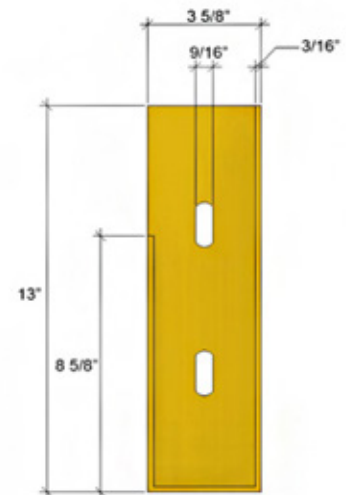

LIFT OUT BRACKETS - LEFT AND RIGHT BRACKET

PRODUCT INFORMATION

Specifications

SPECIFICATIONS

Height	13"
Length	3 5/8"
Width	3 5/8"
Weight	18 lbs each
Finish	Powder Coated Safety Yellow
Sold in pairs	lift out bracket left and right

Ready Made
IN STOCK. READY TO SHIP.

All sizes in blue are kept in stock.
See "Product Information" tab
for delivery details.

Custom Made
PERFECT FIT. EVERY TIME

Custom sizes are also available.

Left

Right

DETAILS

LIFT OUT BRACKET
Plan View

DIMENSION DETAIL
Left bracket

Cogan
Since 1901

Guardrails
A Safe Workplace

cogan.com

HEAVY - DUTY GUARDRAIL

DETAILS

PLAN VIEW