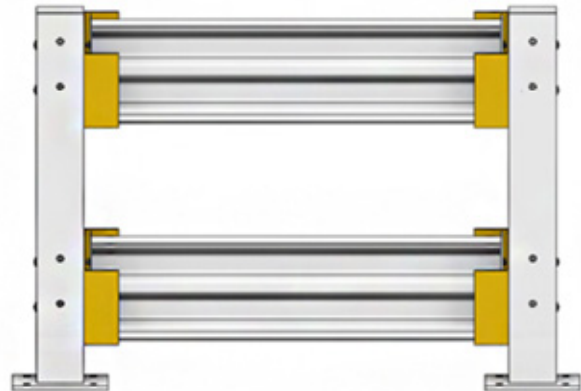

Cogan
Since 1901

Guardrails
A Safe Workplace

cogan.com

HEAVY - DUTY GUARDRAIL

LIFT OUT BRACKET

Description

Lift-out brackets allow the rails to be lifted out rather than being bolted to the posts. The lift-out brackets are sold in pairs, one for the right of the guardrail and one for the left. The brackets are attached to the column using 5/16"Ø x 5 1/2" carriage bolts with a washer and "T" nut.

LIFT OUT BRACKETS - LEFT AND RIGHT BRACKET

PRODUCT INFORMATION

Specifications

SPECIFICATIONS

Height	13"
Length	3 5/8"
Width	3 5/8"
Weight	18 lbs each
Finish	Powder Coated Safety Yellow
Sold in pairs	lift out bracket left and right