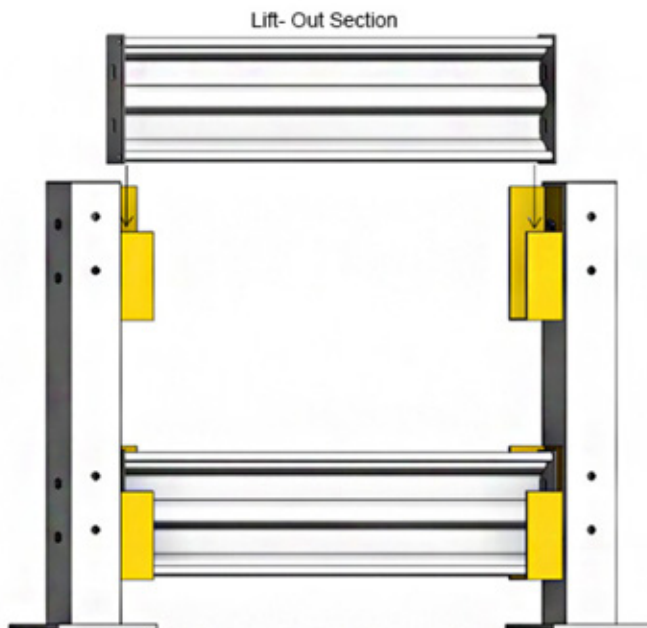

Cogan
Since 1901

Guardrails
A Safe Workplace

cogan.com

HEAVY - DUTY GUARDRAIL

LIFT OUT BRACKET

Description

Lift-out brackets allow the rails to be lifted out rather than being bolted to the posts. The lift-out brackets are sold in pairs, one for the right of the guardrail and one for the left. The brackets are attached to the column using 5/16"Ø x 5 1/2" carriage bolts with a washer and "T" nut.

LIFT OUT BRACKET
Plan View

DIMENSION DETAIL
Left bracket

Cogan
Since 1901

Guardrails
A Safe Workplace

cogan.com

HEAVY - DUTY GUARDRAIL

DETAILS

PLAN VIEW