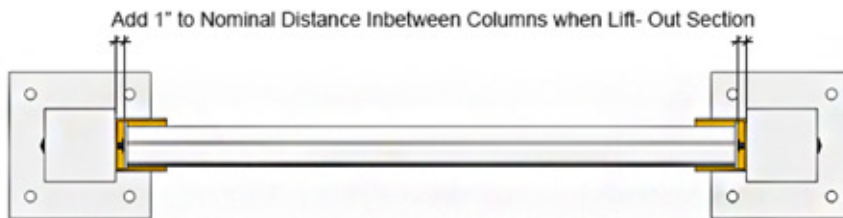

Cogan
Since 1901

Guardrails
A Safe Workplace

cogan.com

HEAVY - DUTY GUARDRAIL

LIFT OUT BRACKET

Description

Lift-out brackets allow the rails to be lifted out rather than being bolted to the posts. The lift-out brackets are sold in pairs, one for the right of the guardrail and one for the left. The brackets are attached to the column using 5/16"Ø x 5 1/2" carriage bolts with a washer and "T" nut.

LIFT OUT BRACKET
Plan View

DIMENSION DETAIL
Left bracket

Cogan
Since 1901

Guardrails
A Safe Workplace

cogan.com

HEAVY - DUTY GUARDRAIL

DETAILS

PLAN VIEW